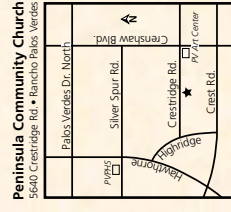

Easter Breakfast JERUSALEM MARKETPLACE

Saturday, March 31 • 9 - 11 am

Invite family and friends to travel back in time and experience what Jerusalem was like in the first century!

Traditional marketplace shops will include hands-on activities for children like...

*pottery making • weaving • jewelry making • carpentry
music • dance • calligraphy*

There will be amazing music and dramatic presentations for all to enjoy.

*hot breakfast • hot coffee bar • hands-on, interactive experience •
unique egg hunt that every child will enjoy*

Please reserve your spot by contacting Peninsula Community Church at 310 377 4661 or contact@pccpv.org